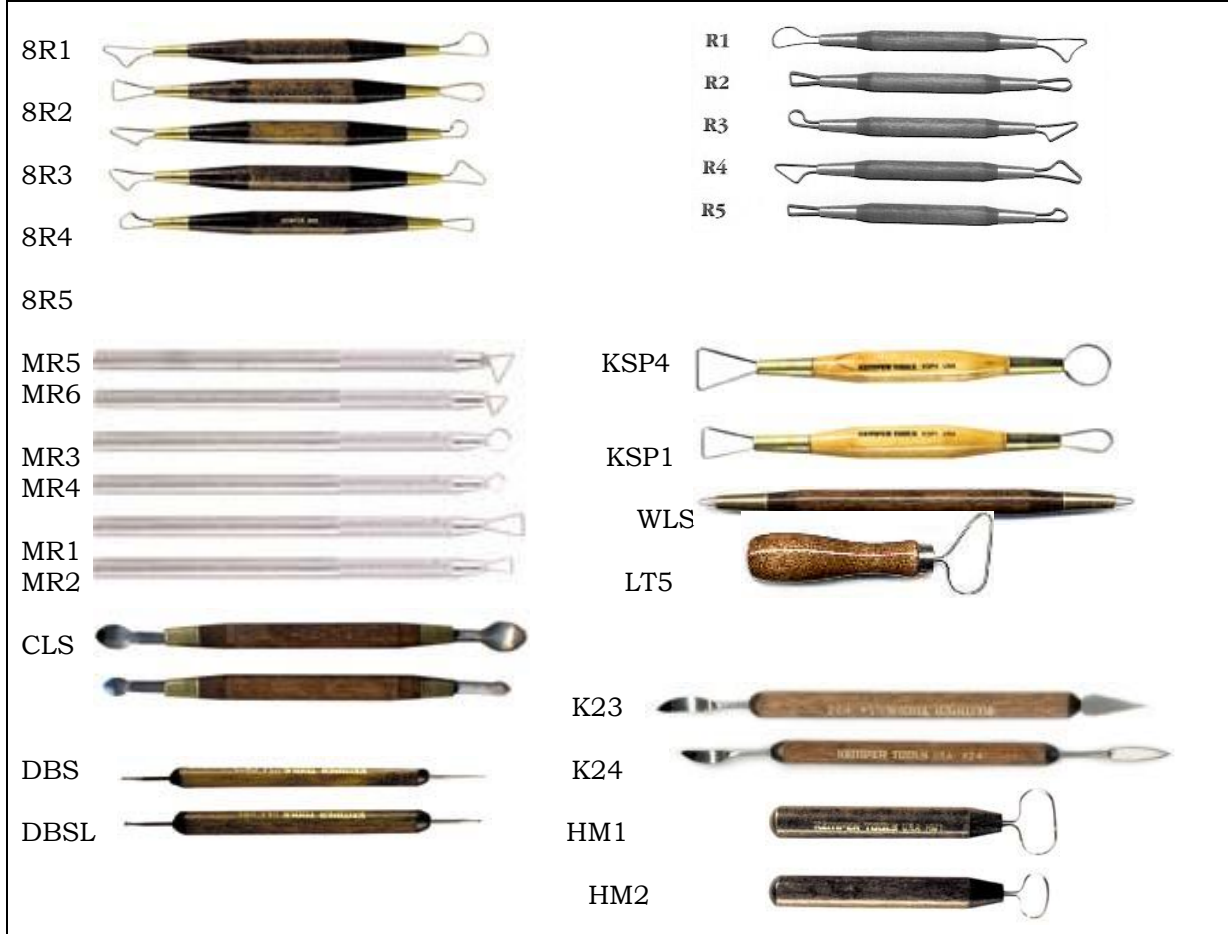

MAYCO STONEWARE GLAZES & WASHES NON-TOXIC

Ready to use on bisque, fire to cone 5/6 and cone 9/10.

Pints: $21.00 to $26.00

10LB dry bags: $100.00 to $180.00

Light & Dark Flux 4oz	$11.20
Light & Dark Flux Pints	$23.00
Mayco Rutile, Manganese, Copper Wash 4oz	$10.95
Mayco Cobalt Wash	$11.50

DUNCAN (MAYCO) LUSTRES (OVERGLAZES)

Mother of Pearl	$14.25
Gold Lustre	$57.00
White Gold Lustre	$57.00
PREMIUM Gold Lustre	$79.75

KEMPER TOOLS (For full selection of tools available see www.kempertools.com)

Trimming and Sculpting Tools

*** CERAMICS CANADA ***

ALL PRICES ARE SUBJECT TO CHANGE WITHOUT NOTICE DUE.

Last Updated February 15, 2023