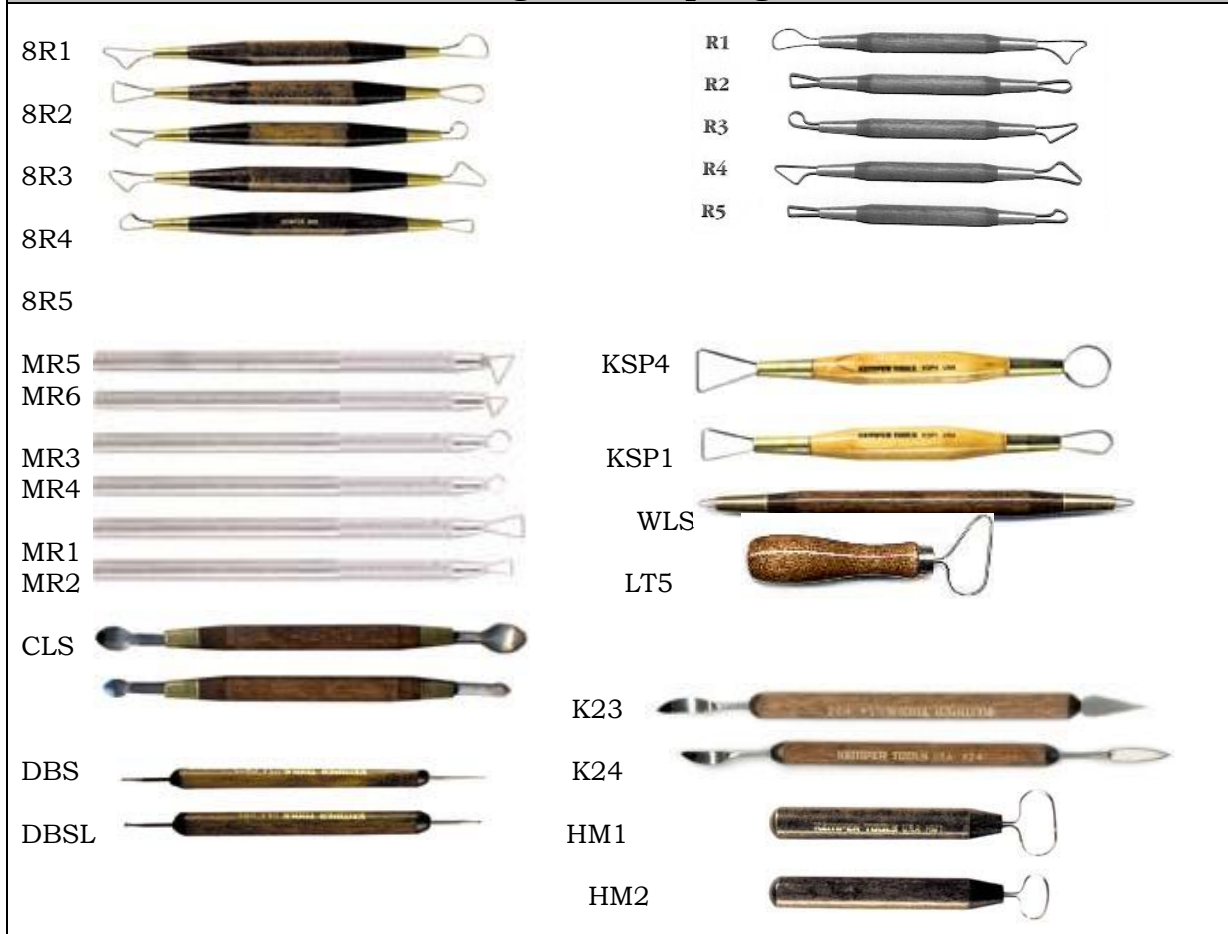

MAYCO STONEWARE GLAZES & WASHES NON-TOXIC

Ready to use on bisque, fire to cone 5/6 and cone 9/10.

Pints: $21.00 to $26.00

10LB dry bags: $100.00 to $180.00

Light & Dark Flux 4oz	$11.20
Light & Dark Flux Pints	$23.00
Mayco Rutile, Manganese, Copper Wash 4oz	$10.95
Mayco Cobalt Wash	$11.50

DUNCAN (MAYCO) LUSTRES (OVERGLAZES)

Mother of Pearl	$14.50
Gold Lustre	$57.00
White Gold Lustre	$57.00
PREMIUM Gold Lustre	$82.35
Essence	$14.00

KEMPER TOOLS (For full selection of tools available see www.kempertools.com)

Trimming and Sculpting Tools

*** CERAMICS CANADA ***

ALL PRICES ARE SUBJECT TO CHANGE WITHOUT NOTICE DUE.

Last Updated September 1, 2023