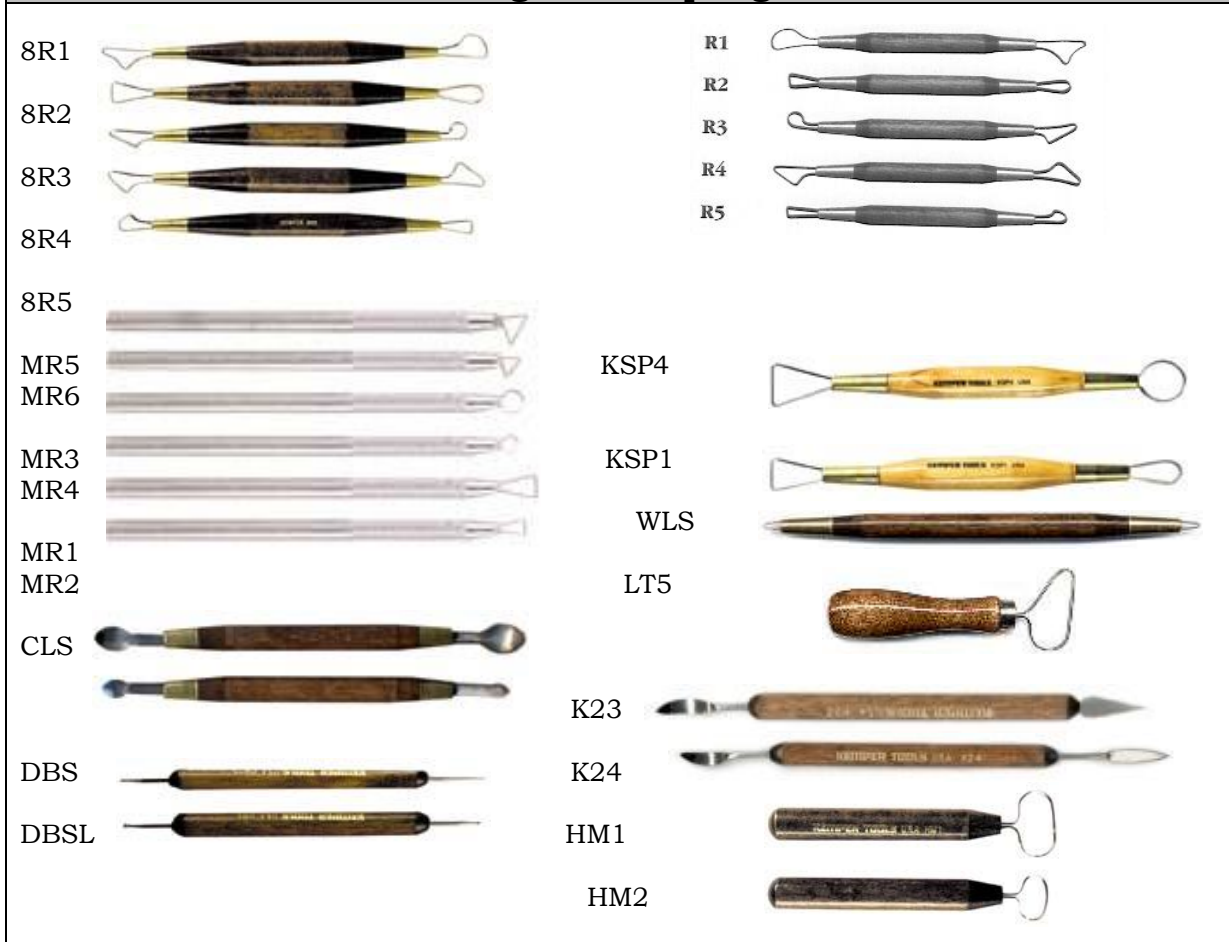

KEMPER TOOLS (For full selection of tools available see www.kempertools.com)

Trimming and Sculpting Tools

Mini Ribbon Sculpture Set MRS	27.95	6" Ribbon Tools R1 / 2 / 3 / 4	7.25
Mini 1/2/3/4/5/6/ each	7.25	8" Ribbon Tools 8R 1/2/3/4/5	9.25
LT3/5/8 Loop Tools	8.65	AB Lace Tool	8.55
Special Ribbon Tool KSP1 & 4	9.75	HM1 Handle Maker, Large	8.20
Wire Loop Sgraffito Tool WLS	7.55	HM2 Handle Maker, Small	8.15
DBS Double Ball Stylus	8.45	Wipe Out Tool WOT	9.95
DBSS Double Ball Stylus small	7.95	K23 Clean Up Tool	7.65
DBSL Double Ball Stylus large	8.50	K24 Clean Up Tool	7.65

Pin Tools		Knives	
Basic Pin Tool PCN	4.15	COR Cut Out Tool	8.10
All Metal Pin Tool PRO	6.10	F97 & F96 Fettling Knife, Hard/Soft	10.35